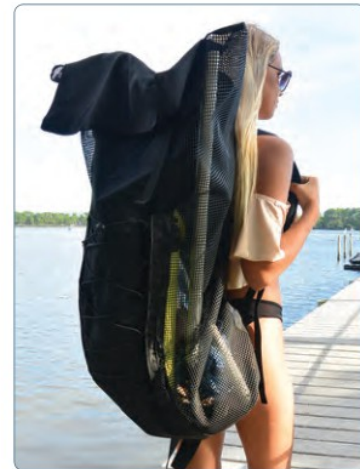

EVA DECK SKIMBOARDS

WS30-EVA-PJ / WS36-EVA-PJ / WS41-EVA-PJ

SOFT EVA FOAM DECK, 3D TEXTURE, WOOD LAMINATE CORE, ROCKER DESIGN
Case Pack: 6 Asst. Colors by Size. Sizes: 30", 36", 41"